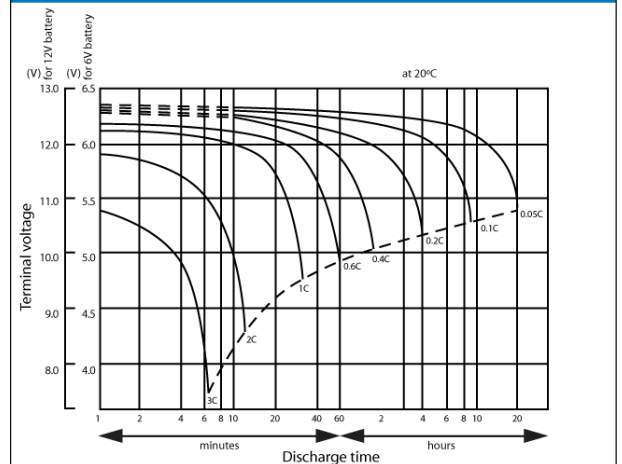

CPC 55-12

Cyclic battery

Dimensions (mm)

Standard terminal (mm)

Nominal voltage	12 V DC	
Nominal Capacity (10HR, 20°C):	55 Ah	
Nominal Capacity (20HR, 20°C):	59 Ah	
Internal resistance	Approx. 7.5 m Ω	
Maximum charging current	14.75 A	
Maximum discharge current	600 A (5 sec.)	
Operating temperature range	-20°C ~ 50°C	
Float use/ cycle use	13.6 – 13.8V/ 14.5 – 14.9V	
Standard terminal	Threaded Insert 6mm	
Housing material	ABS	
Dimensions	length	228 mm
	width	138 mm
	height	208 mm (±1 mm)
Approx. Weight	16.2 kg	
Packing	1 pcs/box	

Charging characteristics

Discharge characteristics curves

Relationship between charging voltage and temperature

Cycle service life in relation to depth and discharge

Models available

Model	Capacity (Ah)	Dimensions (mm)	Weight
CPC 225 - 6	6V/225	243 x 187.5 x 275	31.80 kg
CPC 9 - 12	9	151 x 65 x 100	2.84 kg
CPC 10 - 12	10	151 x 65 x 111	3.34 kg
CPC 12 - 12	12	151 x 98 x 101	4.14 kg
CPC 18 - 12	18	181.5 x 77 x 167.5	6.00 kg
CPC 26 - 12	26	166.5 x 175 x 125	7.90 kg
CPC 33 - 12	33	195 x 130 x 174	11.30 kg
CPC 40 - 12	40	197 x 165 x 170	13.10 kg
CPC 50 - 12	50	197 x 165 x 170	14.50 kg
CPC 55 - 12	55	228 x 138 x 208	16.20 kg
CPC 60 - 12	60	278 x 175 x 190	21.20 kg
CPC 75 - 12	75	259 x 168 x 208	24.58 kg
CPC 80 - 12AJ	80	350 x 174 x 190	24.76 kg
CPC 90 - 12	90	306 x 173 x 212	26.06 kg
CPC 110 - 12	110	330 x 173 x 220	30.14 kg
CPC 120 - 12	120	407 x 175 x 224	37.02 kg
CPC 135 - 12	135	345 x 172 x 280	46.06 kg
CPC 150 - 12	150	483 x 168 x 237	47.50 kg
CPC 160 - 12	160	532 x 207 x 221	50.00 kg
CPC 200 - 12	200	522 x 239 x 225	61.00 kg
CPC 250 - 12	250	520 x 268 x 226	73.00 kg