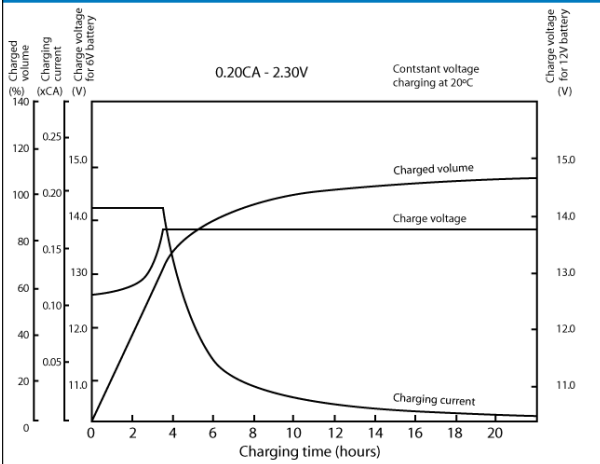

CPC 55-12

Cyclic battery

Dimensions (mm)

Standard terminal (mm)

Nominal voltage	12 V DC	
Nominal Capacity (10HR, 20°C):	55 Ah	
Nominal Capacity (20HR, 20°C):	59 Ah	
Internal resistance	Approx. 7.5 m Ω	
Maximum charging current	14.75 A	
Maximum discharge current	600 A (5 sec.)	
Operating temperature range	-20°C ~ 50°C	
Float use/ cycle use	13.6 – 13.8V/ 14.5 – 14.9V	
Standard terminal	Threaded Insert 6mm	
Housing material	ABS	
Dimensions	length	228 mm
	width	138 mm
	height	208 mm (±1 mm)
Approx. Weight	16.2 kg	
Packing	1 pcs/box	

Charging characteristics

Discharge characteristics curves

Relationship between charging voltage and temperature

Cycle service life in relation to depth and discharge

Models available

Model	Capacity (Ah)	Dimensions (mm)	Weight
CPC 225 - 6	6V/225	243 x 187.5 x 275	31.80 kg
CPC 9 - 12	9	151 x 65 x 100	2.84 kg
CPC 10 - 12	10	151 x 65 x 111	3.34 kg
CPC 12 - 12	12	151 x 98 x 101	4.14 kg
CPC 18 - 12	18	181.5 x 77 x 167.5	6.00 kg
CPC 26 - 12	26	166.5 x 175 x 125	7.90 kg
CPC 33 - 12	33	195 x 130 x 174	11.30 kg
CPC 40 - 12	40	197 x 165 x 170	13.10 kg
CPC 50 - 12	50	197 x 165 x 170	14.50 kg
CPC 55 - 12	55	228 x 138 x 208	16.20 kg
CPC 60 - 12	60	278 x 175 x 190	21.20 kg
CPC 75 - 12	75	259 x 168 x 208	24.58 kg
CPC 80 - 12AJ	80	350 x 174 x 190	24.76 kg
CPC 90 - 12	90	306 x 173 x 212	26.06 kg
CPC 110 - 12	110	330 x 173 x 220	30.14 kg
CPC 120 - 12	120	407 x 175 x 224	37.02 kg
CPC 135 - 12	135	345 x 172 x 280	46.06 kg
CPC 150 - 12	150	483 x 168 x 237	47.50 kg
CPC 160 - 12	160	532 x 207 x 221	50.00 kg
CPC 200 - 12	200	522 x 239 x 225	61.00 kg
CPC 250 - 12	250	520 x 268 x 226	73.00 kg