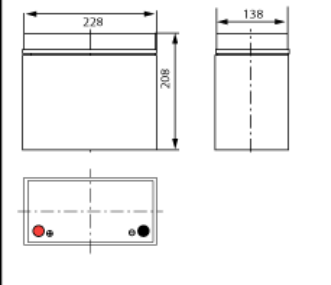

CPC 55-12

Cyclic battery

Dimensions (mm)

Standard terminal (mm)

Nominal voltage	12 V DC	
Nominal Capacity (10HR, 20°C):	55 Ah	
Nominal Capacity (20HR, 20°C):	59 Ah	
Internal resistance	Approx. 7.5 m Ω	
Maximum charging current	14.75 A	
Maximum discharge current	600 A (5 sec.)	
Operating temperature range	-20°C ~ 50°C	
Float use/ cycle use	13.6 – 13.8V/ 14.5 – 14.9V	
Standard terminal	Threaded Insert 6mm	
Housing material	ABS	
Dimensions	length	228 mm
	width	138 mm
	height	208 mm (±1 mm)
Approx. Weight	16.2 kg	
Packing	1 pcs/box	

Charging characteristics

Discharge characteristics curves

Relationship between charging voltage and temperature

Cycle service life in relation to depth and discharge

Models available

Model	Capacity (Ah)	Dimensions (mm)	Weight
CPC 225 - 6	6V/225	243 x 187.5 x 275	31.80 kg
CPC 9 - 12	9	151 x 65 x 100	2.84 kg
CPC 10 - 12	10	151 x 65 x 111	3.34 kg
CPC 12 - 12	12	151 x 98 x 101	4.14 kg
CPC 18 - 12	18	181.5 x 77 x 167.5	6.00 kg
CPC 26 - 12	26	166.5 x 175 x 125	7.90 kg
CPC 33 - 12	33	195 x 130 x 174	11.30 kg
CPC 40 - 12	40	197 x 165 x 170	13.10 kg
CPC 50 - 12	50	197 x 165 x 170	14.50 kg
CPC 55 - 12	55	228 x 138 x 208	16.20 kg
CPC 60 - 12	60	278 x 175 x 190	21.20 kg
CPC 75 - 12	75	259 x 168 x 208	24.58 kg
CPC 80 - 12AJ	80	350 x 174 x 190	24.76 kg
CPC 90 - 12	90	306 x 173 x 212	26.06 kg
CPC 110 - 12	110	330 x 173 x 220	30.14 kg
CPC 120 - 12	120	407 x 175 x 224	37.02 kg
CPC 135 - 12	135	345 x 172 x 280	46.06 kg
CPC 150 - 12	150	483 x 168 x 237	47.50 kg
CPC 160 - 12	160	532 x 207 x 221	50.00 kg
CPC 200 - 12	200	522 x 239 x 225	61.00 kg
CPC 250 - 12	250	520 x 268 x 226	73.00 kg