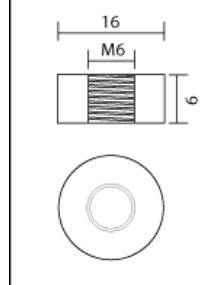

CPC 55-12

Cyclic battery

Dimensions (mm)

Standard terminal (mm)

Nominal voltage	12 V DC	
Nominal Capacity (10HR, 20°C):	55 Ah	
Nominal Capacity (20HR, 20°C):	59 Ah	
Internal resistance	Approx. 7.5 m Ω	
Maximum charging current	14.75 A	
Maximum discharge current	600 A (5 sec.)	
Operating temperature range	-20°C ~ 50°C	
Float use/ cycle use	13.6 – 13.8V/ 14.5 – 14.9V	
Standard terminal	Threaded Insert 6mm	
Housing material	ABS	
Dimensions	length	228 mm
	width	138 mm
	height	208 mm (±1 mm)
Approx. Weight	16.2 kg	
Packing	1 pcs/box	

Charging characteristics

Discharge characteristics curves

Relationship between charging voltage and temperature

Cycle service life in relation to depth and discharge

Models available

Model	Capacity (Ah)	Dimensions (mm)	Weight
CPC 225 - 6	6V/225	243 x 187.5 x 275	31.80 kg
CPC 9 - 12	9	151 x 65 x 100	2.84 kg
CPC 10 - 12	10	151 x 65 x 111	3.34 kg
CPC 12 - 12	12	151 x 98 x 101	4.14 kg
CPC 18 - 12	18	181.5 x 77 x 167.5	6.00 kg
CPC 26 - 12	26	166.5 x 175 x 125	7.90 kg
CPC 33 - 12	33	195 x 130 x 174	11.30 kg
CPC 40 - 12	40	197 x 165 x 170	13.10 kg
CPC 50 - 12	50	197 x 165 x 170	14.50 kg
CPC 55 - 12	55	228 x 138 x 208	16.20 kg
CPC 60 - 12	60	278 x 175 x 190	21.20 kg
CPC 75 - 12	75	259 x 168 x 208	24.58 kg
CPC 80 - 12AJ	80	350 x 174 x 190	24.76 kg
CPC 90 - 12	90	306 x 173 x 212	26.06 kg
CPC 110 - 12	110	330 x 173 x 220	30.14 kg
CPC 120 - 12	120	407 x 175 x 224	37.02 kg
CPC 135 - 12	135	345 x 172 x 280	46.06 kg
CPC 150 - 12	150	483 x 168 x 237	47.50 kg
CPC 160 - 12	160	532 x 207 x 221	50.00 kg
CPC 200 - 12	200	522 x 239 x 225	61.00 kg
CPC 250 - 12	250	520 x 268 x 226	73.00 kg