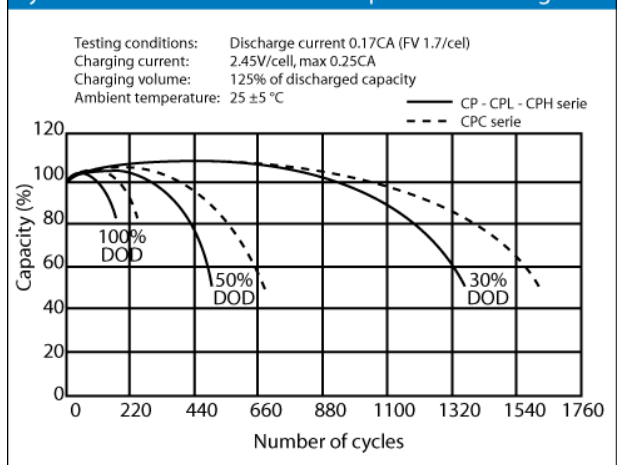

CPC 55-12

Cyclic battery

Dimensions (mm)

Standard terminal (mm)

Nominal voltage	12 V DC	
Nominal Capacity (10HR, 20°C):	55 Ah	
Nominal Capacity (20HR, 20°C):	59 Ah	
Internal resistance	Approx. 7.5 m Ω	
Maximum charging current	14.75 A	
Maximum discharge current	600 A (5 sec.)	
Operating temperature range	-20°C ~ 50°C	
Float use/ cycle use	13.6 – 13.8V/ 14.5 – 14.9V	
Standard terminal	Threaded Insert 6mm	
Housing material	ABS	
Dimensions	length	228 mm
	width	138 mm
	height	208 mm (±1 mm)
Approx. Weight	16.2 kg	
Packing	1 pcs/box	

Charging characteristics

Discharge characteristics curves

Relationship between charging voltage and temperature

Cycle service life in relation to depth and discharge

Models available

Model	Capacity (Ah)	Dimensions (mm)	Weight
CPC 225 - 6	6V/225	243 x 187.5 x 275	31.80 kg
CPC 9 - 12	9	151 x 65 x 100	2.84 kg
CPC 10 - 12	10	151 x 65 x 111	3.34 kg
CPC 12 - 12	12	151 x 98 x 101	4.14 kg
CPC 18 - 12	18	181.5 x 77 x 167.5	6.00 kg
CPC 26 - 12	26	166.5 x 175 x 125	7.90 kg
CPC 33 - 12	33	195 x 130 x 174	11.30 kg
CPC 40 - 12	40	197 x 165 x 170	13.10 kg
CPC 50 - 12	50	197 x 165 x 170	14.50 kg
CPC 55 - 12	55	228 x 138 x 208	16.20 kg
CPC 60 - 12	60	278 x 175 x 190	21.20 kg
CPC 75 - 12	75	259 x 168 x 208	24.58 kg
CPC 80 - 12AJ	80	350 x 174 x 190	24.76 kg
CPC 90 - 12	90	306 x 173 x 212	26.06 kg
CPC 110 - 12	110	330 x 173 x 220	30.14 kg
CPC 120 - 12	120	407 x 175 x 224	37.02 kg
CPC 135 - 12	135	345 x 172 x 280	46.06 kg
CPC 150 - 12	150	483 x 168 x 237	47.50 kg
CPC 160 - 12	160	532 x 207 x 221	50.00 kg
CPC 200 - 12	200	522 x 239 x 225	61.00 kg
CPC 250 - 12	250	520 x 268 x 226	73.00 kg