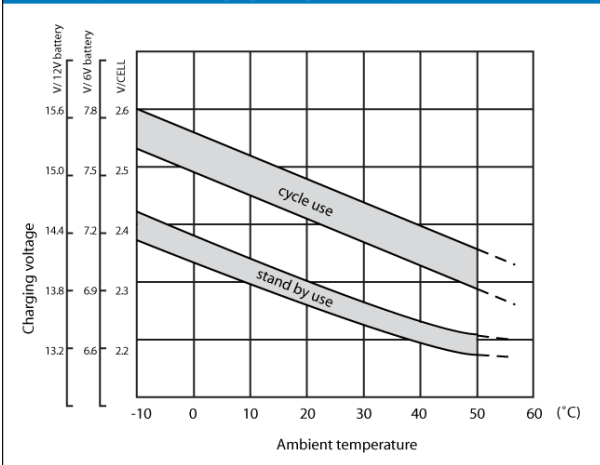

CPC 55-12

Cyclic battery

Dimensions (mm)

Standard terminal (mm)

Nominal voltage	12 V DC	
Nominal Capacity (10HR, 20°C):	55 Ah	
Nominal Capacity (20HR, 20°C):	59 Ah	
Internal resistance	Approx. 7.5 m Ω	
Maximum charging current	14.75 A	
Maximum discharge current	600 A (5 sec.)	
Operating temperature range	-20°C ~ 50°C	
Float use/ cycle use	13.6 – 13.8V/ 14.5 – 14.9V	
Standard terminal	Threaded Insert 6mm	
Housing material	ABS	
Dimensions	length	228 mm
	width	138 mm
	height	208 mm (±1 mm)
Approx. Weight	16.2 kg	
Packing	1 pcs/box	

Charging characteristics

Discharge characteristics curves

Relationship between charging voltage and temperature

Cycle service life in relation to depth and discharge

Models available

Model	Capacity (Ah)	Dimensions (mm)	Weight
CPC 225 - 6	6V/225	243 x 187.5 x 275	31.80 kg
CPC 9 - 12	9	151 x 65 x 100	2.84 kg
CPC 10 - 12	10	151 x 65 x 111	3.34 kg
CPC 12 - 12	12	151 x 98 x 101	4.14 kg
CPC 18 - 12	18	181.5 x 77 x 167.5	6.00 kg
CPC 26 - 12	26	166.5 x 175 x 125	7.90 kg
CPC 33 - 12	33	195 x 130 x 174	11.30 kg
CPC 40 - 12	40	197 x 165 x 170	13.10 kg
CPC 50 - 12	50	197 x 165 x 170	14.50 kg
CPC 55 - 12	55	228 x 138 x 208	16.20 kg
CPC 60 - 12	60	278 x 175 x 190	21.20 kg
CPC 75 - 12	75	259 x 168 x 208	24.58 kg
CPC 80 - 12AJ	80	350 x 174 x 190	24.76 kg
CPC 90 - 12	90	306 x 173 x 212	26.06 kg
CPC 110 - 12	110	330 x 173 x 220	30.14 kg
CPC 120 - 12	120	407 x 175 x 224	37.02 kg
CPC 135 - 12	135	345 x 172 x 280	46.06 kg
CPC 150 - 12	150	483 x 168 x 237	47.50 kg
CPC 160 - 12	160	532 x 207 x 221	50.00 kg
CPC 200 - 12	200	522 x 239 x 225	61.00 kg
CPC 250 - 12	250	520 x 268 x 226	73.00 kg